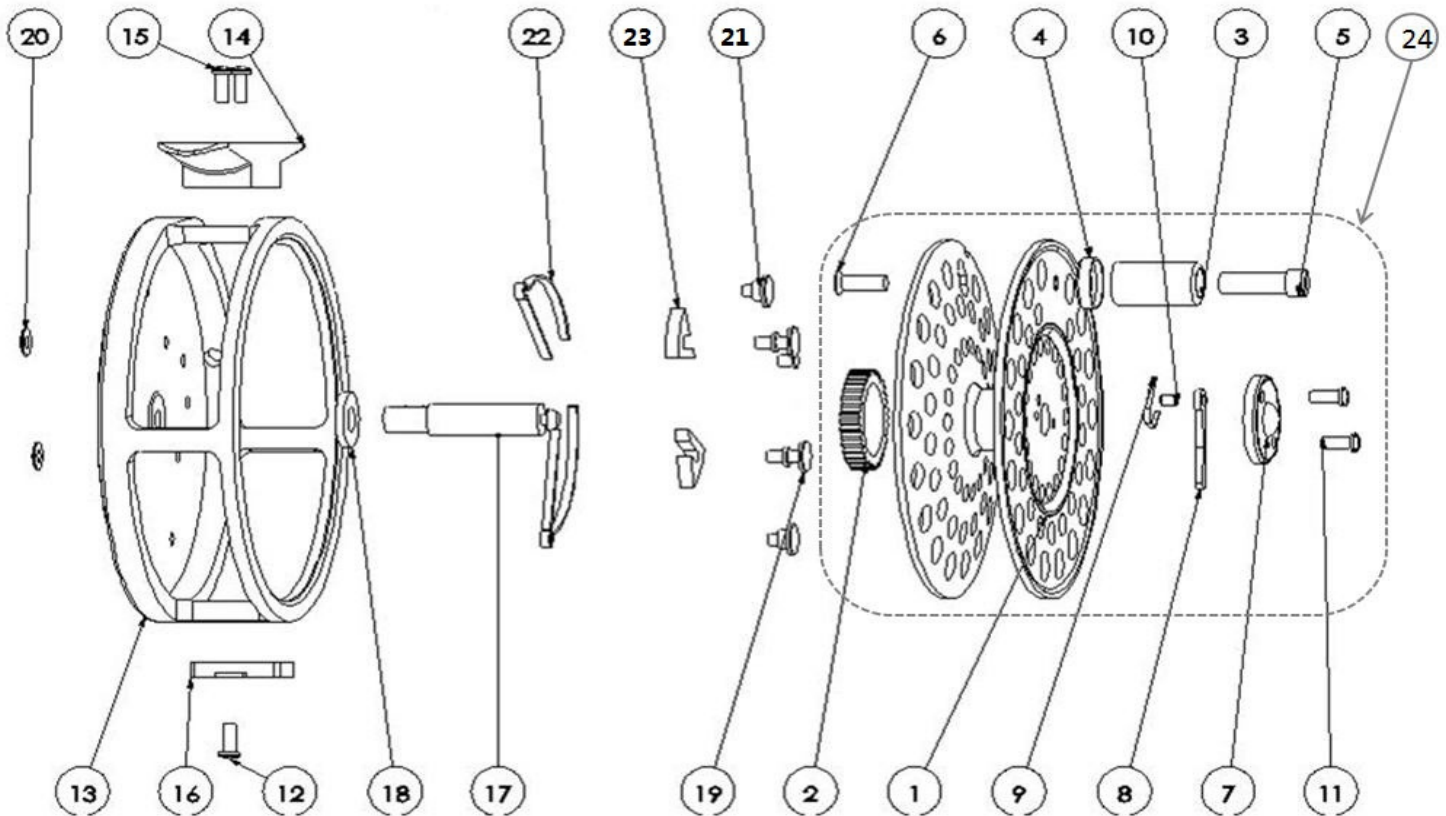

PARTS LIST FOR HARDY FLYWEIGHT (Korean Version)

#	PART DESCRIPTION	QTY	PART NO.	HARDY STYLE NUMBER
1	Drum	1	1389450	027BN
2	Check Wheel	1	1333904	0591
3	Handle Knob	1	1328911	H00121SP2
4	Handle Cup	1	1328912	H00121SP3
5	Handle Wire	1	1328910	H00121SP1
6	Handle Screw	1	1329236	HREUN005SP10
7	Latch Cover	1	1329208	HREM010SP06
8	Latch Bar	1	1329209	HREM010SP07
9	Latch Spring	1	1329210	HREM010SP08
10	Latch Stud	1	1329211	HREM010SP09
11	Latch Screw	2	1329212	HREM010SP10
12	Lineguard Screw	1	1328914	H00121SP5
13	Frame	1	1389454	027AN
14	Reel Back	1	1333542	6250
15	Reel Back Screw	2	1328915	H00121SP6
16	Lineguard	1	1332691	0353A
17	Spindle	1	1328916	H00121SP7
18	Spindle Washer	1	1333866	0329
19	Tongue Stud	2	1333829	0128
20	Tongue Stud Washer	2	1333851	0243B
21	Spring Stud	2	1333831	0140B
22	Check Spring	2	1332718	0395
23	Tongue	2	1333869	0361
24	Spare Spool	1	1327025	H00023

Reel Part Numbers: 1327022 (H00018)

17 00

Drawn: 24-April-2015

Drawing Version: 34-13213-00